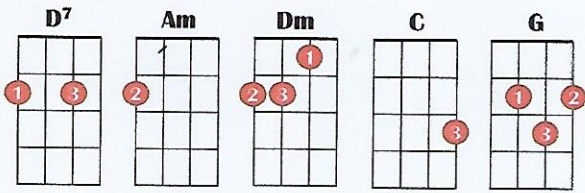

Sailing

Ballad

Gavin Sutherland

1, 2, 3, Solo, 1 coda

Musical notation for the first line of the song. Chords: D7, Am, Dm, C, G. Lyrics: I am

Musical notation for the second line of the song. Chords: C, Am, F. Lyrics: sail - ing, fly - ing, hear me, I (we) am, I am, can you hear me, sail - ing, fly - ing, Home a - gain, Like a bird, Through the dark night, 'Cross the 'cross the far a -

Musical notation for the third line of the song. Chords: C, D7, Am. Lyrics: sea sky way?, I (we) am, I am, I am, sail - ing, fly - ing, dy - ing, Stor - my pas - sing fore - ver, wa - ters high clouds cry - ing, To be To be To be

Musical notation for the fourth line of the song. Chords: Dm, C, G. Lyrics: near you, with you, with you, To be free, to be free, who can say, I am, Can you, we are, free, to be

Musical notation for the fifth line of the song. Chords: Dm, C, G, Dm, C. Lyrics: near you, To be free, To be near you, to be free.