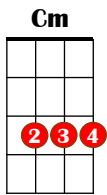

Boat On The River

Pop Rock

Styx

Gm Cm D7/G F D7 A7

Gm Gm

Take me back to my boat on the ri - ver I
 Time stands still as I gaze in her wa - ters She
 Take me down to my boat on the ri - ver I

F D7 Gm

need to go down, I need to come down
 ea - ses me down, tou - ching me gent - ly With the wa - ters that flow past my
 need to go down, with you let me go down. Take me back to my
 Take me back to my