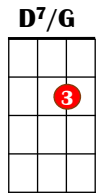

Boat On The River

Pop Rock

Styx

Gm Cm D7/G F D7 A7

Gm Gm

Take me back to my boat on the ri - ver I
 Time stands still as I gaze in her wa - ters She
 Take me down to my boat on the ri - ver I

F D7 Gm

need to go down, I need to come down
 ea - ses me down, tou - ching me gent - ly With the wa - ters that flow past my
 need to go down, with you let me go down. Take me back to my
 Take me back to my

Cm Gm A7 D7

all roads lead to tran - quil - li - ty base Where the frown on my face dis - ap - pears.

Gm F D7 Gm Solo:

Take me down to my boat on the ri - ver And I won't cry out a - ny more.

Gm F Gm D7 Gm