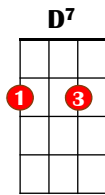

Boat On The River

Pop Rock

Styx

Gm Cm D7/G F D7 A7

Gm Gm

Take me back to my boat on the ri - ver I
 Time stands still as I gaze in her wa - ters She
 Take me down to my boat on the ri - ver I

F D7 Gm

need to go down, I need to come down
 ea - ses me down, tou - ching me gent - ly With the wa - ters that flow past my
 need to go down, with you let me go down. Take me back to my
 Take me back to my

F D7 1. Gm 2. Gm

boat on the ri - ver And I won't cry out a - ny more. more. Oh the
 boat on the ri - ver So I don't cry out a - ny more.
 boat on the ri - ver and I won't cry out a - ny

-F D7 Gm C

ri - ver is wide The ri - ver it touch - es my life like the waves on the sand And

Cm Gm A7 D7

all roads lead to tran - quil - li - ty base Where the frown on my face dis - ap - pears.

Gm F D7 Gm Solo:

Take me down to my boat on the ri - ver And I won't cry out a - ny more.

Gm F Gm D7 Gm