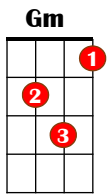

Boat On The River

Pop Rock

Styx

Gm Cm D7/G F D7 A7

Gm Gm

Take me back to my boat on the ri - ver I
 Time stands still as I gaze in her wa - ters She
 Take me down to my boat on the ri - ver I

F D7 Gm

need to go down, I need to come down
 ea - ses me down, tou - ching me gent - ly With the wa - ters that flow past my
 need to go down, with you let me go down. Take me back to my
 Take me back to my

F D7 1. Gm 2. Gm

boat on the ri - ver And I won't cry out a - ny more. more. Oh the
 boat on the ri - ver So I don't cry out a - ny more.
 boat on the ri - ver and I won't cry out a - ny

-F D7 Gm C

ri - ver is wide The ri - ver it touch - es my life like the waves on the sand And

Cm Gm A7 D7

all roads lead to tran - quil - li - ty base Where the frown on my face dis - ap - pears.

Gm F D7 Gm Solo:

Take me down to my boat on the ri - ver And I won't cry out a - ny more.

Gm F Gm D7 Gm