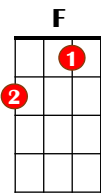

Boat On The River

Pop Rock

Styx

Gm Cm D7/G F D7 A7

Gm Gm

Take me back to my boat on the ri - ver I
 Time stands still as I gaze in her wa - ters She
 Take me down to my boat on the ri - ver I

F D7 Gm

need to go down, I need to come down
 ea - ses me down, tou - ching me gent - ly With the wa - ters that flow past my
 need to go down, with you let me go down. Take me back to my
 Take me back to my

Cm Gm A7 D7

all roads lead to tran - quil - li - ty base Where the frown on my face dis - ap - pears.

Gm F D7 Gm Solo:

Take me down to my boat on the ri - ver And I won't cry out a - ny more.

Gm F Gm D7 Gm